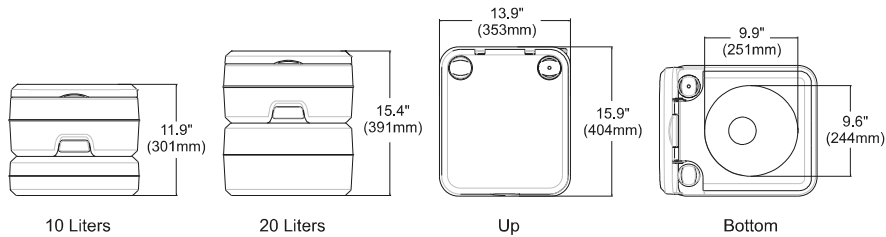

SPECIFICATIONS

Model Number	SFPT-20-02	SFPT-10-01	SFPT-20-01
Fresh water tank	13L (3.43 Gallon)	13L (3.43 Gallon)	13L (3.43 Gallon)
Waste holding tank	20L (5.28 Gallon)	10L (2.64 Gallon)	20L (5.28 Gallon)
Dimension (L*W*H) mm	404*353*391	404*353*301	404*353*391
Color	Grey	Grey	Grey
Material	PP, PA, HDPE, ABS	PP, PA, HDPE, ABS	PP, PA, HDPE, ABS
Package includes	1 x Portable Toilet, 1 x Owners' Manual	1 x Portable Toilet, 1 x Owners' Manual	1 x Portable Toilet, 1 x Owners' Manual

DIMENSION