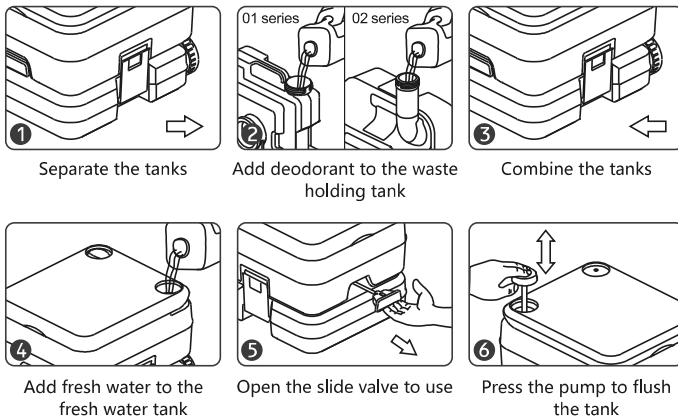

SPECIFICATIONS

Model Number	SFPT-20-02	SFPT-10-01	SFPT-20-01
Fresh water tank	13L (3.43 Gallon)	13L (3.43 Gallon)	13L (3.43 Gallon)
Waste holding tank	20L (5.28 Gallon)	10L (2.64 Gallon)	20L (5.28 Gallon)
Dimension (L*W*H) mm	404*353*391	404*353*301	404*353*391
Color	Grey	Grey	Grey
Material	PP, PA, HDPE, ABS	PP, PA, HDPE, ABS	PP, PA, HDPE, ABS
Package includes	1 x Portable Toilet, 1 x Owners' Manual	1 x Portable Toilet, 1 x Owners' Manual	1 x Portable Toilet, 1 x Owners' Manual

DIMENSION

PROCEDURE

Dirt treatment method for SFPT-20-02 only

1. Confirm that the sliding valve is closed, separate the recovery tank and clean water tank
2. Rotating emptying spout 90°, open emptying outlet
3. Open the recovery tank cover to pour out the dirt and clean it
4. Check that the sealing ring in the cover is in place and tighten again

STORAGE

1. Remove all water from tanks, pump assembly before storing.
2. Store the portable toilet in a dry, clean area.

PRECAUTIONS FOR SAFE USE

1. The toilet must be placed steadily when using it!
2. The maximum capacity of the toilet is 200 kg!
3. Do not lean on the back cover of the toilet whilst upright!
4. Disassembly of the toilet air pump body is prohibited!
5. Make sure the side buckle is fastened before using the toilet!
6. Tighten the recovery tank cover before the toilet trial!

CAUTION

1. Never add the toilet cleaning fluid to the flush holding tank
2. Make sure you have enough water in the flush tank prior to use
3. Do not lean on the back cover of the toilet whilst upright
4. Clean the holding tank regularly
5. Avoid long term exposure to direct sunlight
6. Avoid high temperatures (over 60 deg. Celsius)
7. Children should be supervised when using this toilet
8. NEVER empty the holding tank directly into the environment

APPLICATION