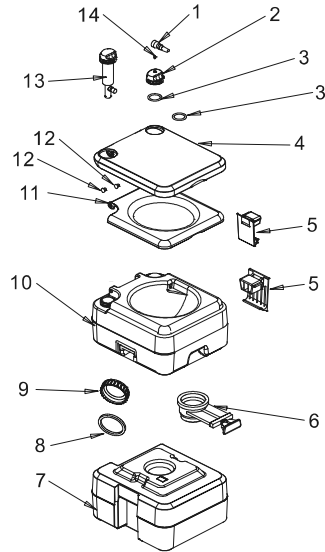

PART LIST

SFPT-10-01/SFPT-20-01

No.	Part Name	Quantity
1	Outlet	1
2	Tank cap	1
3	Gasket	2
4	Tank cover	1
5	Lock buckle	2
6	Slide valve	1
7	Waste holding tank	1
8	Gasket	1
9	Waste holding tank cover	1
10	Fresh water tank	1
11	Seat cover	1
12	Fixed plug	2
13	Piston pump assy	1
14	Core vent assy	1

SFPT-20-02

No.	Part Name	Quantity
1	Tank cover	1
2	Seat cover	1
3	Fixed plug	2
4	Tank cap	1
5	Piecing	1
6	Outlet	1
7	Lock buckle	2
8	Blowdown block	1
9	Observation Window	1
10	Exhaust Stack	1
11	Waste tank	1
12	Slide valve	1
13	Fresh tank	1
14	Gasket	2
15	Piston pump assy	1

SEAFLO®

Multifunctional Portable Toilet Owner's Manual

DESCRIPTION

The SEAFLO latest multifunctioning portable toilet 10L and 20L are intended for mobile use, such as camping, boating, caravans, cabins, medical, children, home, emergencies, etc. With level indicator to check the waste tank level to avoid overflow, air release function to prevent spilling before use. Also combine with rotating emptying spout for hygiene and better experience. It is also lightweight and ready to go for anywhere. Durable and reliable for years application.

SPECIFICATIONS

Model Number	SFPT-20-02	SFPT-10-01	SFPT-20-01
Fresh water tank	13L (3.43 Gallon)	13L (3.43 Gallon)	13L (3.43 Gallon)
Waste holding tank	20L (5.28 Gallon)	10L (2.64 Gallon)	20L (5.28 Gallon)
Dimension (L*W*H) mm	404*353*391	404*353*301	404*353*391
Color	Grey	Grey	Grey
Material	PP, PA, HDPE, ABS	PP, PA, HDPE, ABS	PP, PA, HDPE, ABS
Package includes	1 x Portable Toilet, 1 x Owners' Manual	1 x Portable Toilet, 1 x Owners' Manual	1 x Portable Toilet, 1 x Owners' Manual