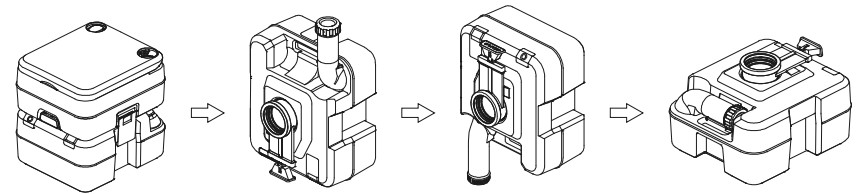

Dirt treatment method for SFPT-20-02 only

1. Confirm that the sliding valve is closed, separate the recovery tank and clean water tank
2. Rotating emptying spout 90°, open emptying outlet
3. Open the recovery tank cover to pour out the dirt and clean it
4. Check that the sealing ring in the cover is in place and tighten again

STORAGE

1. Remove all water from tanks, pump assembly before storing.
2. Store the portable toilet in a dry, clean area.

PRECAUTIONS FOR SAFE USE

1. The toilet must be placed steadily when using it!
2. The maximum capacity of the toilet is 200 kg!
3. Do not lean on the back cover of the toilet whilst upright!
4. Disassembly of the toilet air pump body is prohibited!
5. Make sure the side buckle is fastened before using the toilet!
6. Tighten the recovery tank cover before the toilet trial!

CAUTION

1. Never add the toilet cleaning fluid to the flush holding tank
2. Make sure you have enough water in the flush tank prior to use
3. Do not lean on the back cover of the toilet whilst upright
4. Clean the holding tank regularly
5. Avoid long term exposure to direct sunlight
6. Avoid high temperatures (over 60 deg. Celsius)
7. Children should be supervised when using this toilet
8. NEVER empty the holding tank directly into the environment

APPLICATION

Your best choice for Marine, RV, Camping, Board Room, Medical Care, Pregnant women, Children and The Elderly.