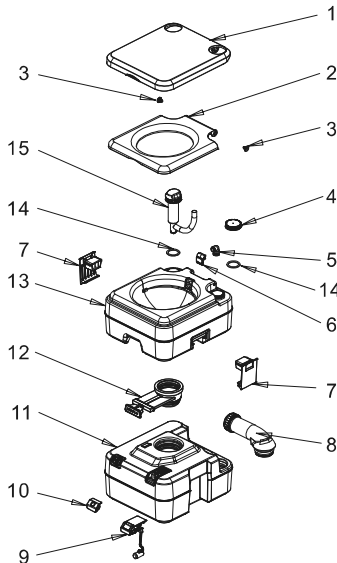

PART LIST

SFPT-10-01/SFPT-20-01

No.	Part Name	Quantity
1	Outlet	1
2	Tank cap	1
3	Gasket	2
4	Tank cover	1
5	Lock buckle	2
6	Slide valve	1
7	Waste holding tank	1
8	Gasket	1
9	Waste holding tank cover	1
10	Fresh water tank	1
11	Seat cover	1
12	Fixed plug	2
13	Piston pump assy	1
14	Core vent assy	1

SFPT-20-02

No.	Part Name	Quantity
1	Tank cover	1
2	Seat cover	1
3	Fixed plug	2
4	Tank cap	1
5	Piecing	1
6	Outlet	1
7	Lock buckle	2
8	Blowdown block	1
9	Observation Window	1
10	Exhaust Stack	1
11	Waste tank	1
12	Slide valve	1
13	Fresh tank	1
14	Gasket	2
15	Piston pump assy	1

SEAFLO®

Multifunctional Portable Toilet Owner's Manual

DESCRIPTION

The SEAFLO latest multifunctioning portable toilet 10L and 20L are intended for mobile use, such as camping, boating, caravans, cabins, medical, children, home, emergencies, etc. With level indicator to check the waste tank level to avoid overflow, air release function to prevent spilling before use. Also combine with rotating emptying spout for hygiene and better experience. It is also lightweight and ready to go for anywhere. Durable and reliable for years application.

SPECIFICATIONS

Model Number	SFPT-20-02	SFPT-10-01	SFPT-20-01
Fresh water tank	13L (3.43 Gallon)	13L (3.43 Gallon)	13L (3.43 Gallon)
Waste holding tank	20L (5.28 Gallon)	10L (2.64 Gallon)	20L (5.28 Gallon)
Dimension (L*W*H) mm	404*353*391	404*353*301	404*353*391
Color	Grey	Grey	Grey
Material	PP, PA, HDPE, ABS	PP, PA, HDPE, ABS	PP, PA, HDPE, ABS
Package includes	1 x Portable Toilet, 1 x Owners' Manual	1 x Portable Toilet, 1 x Owners' Manual	1 x Portable Toilet, 1 x Owners' Manual